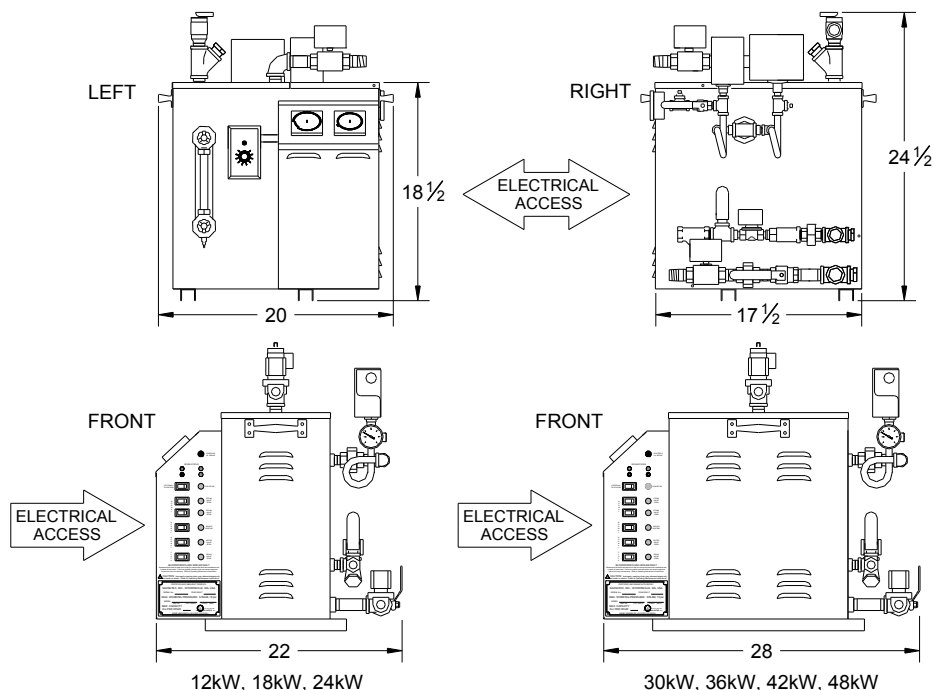

AI Series Commercial Steam Boiler Dimensions