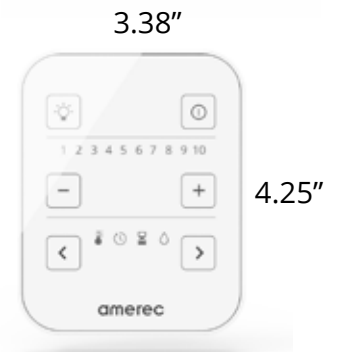

## A6 Touch Screen Control Panel Kit, Dimensions 3.5"W x 5.09"H x 0.53"D

Includes A6 control, steam head, and sensor.

A6 Control Kit-CP	Polished Chrome	9106-101	\$1,200
A6 Control Kit-WH	White	9106-104	\$1,200
A6 Control Kit-PN	Polished Nickel	9106-105	\$1,200
A6 Control Kit-BN	Brushed Nickel	9106-106	\$1,200
A6 Control Kit-ORB	Oil Rubbed Bronze	9106-107	\$1,200

## A3 Control Panel Kit, Dimensions 3.38"W x 4.25"H x 0.3"D

Includes A3 control, steam head, and sensor.

A3 Control Kit-CP	Polished Chrome	9103-101	\$ 660
A3 Control Kit-WH	White	9103-104	\$ 660
A3 Control Kit-PN	Polished Nickel	9103-105	\$ 660
A3 Control Kit-BN	Brushed Nickel	9103-106	\$ 660
A3 Control Kit-ORB	Oil Rubbed Bronze	9103-107	\$ 660